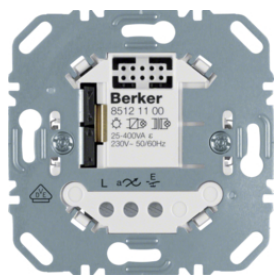

TRM694G

**Micromodule multifunction**

Description	P.U.	Cat ref.
Mod. 1output 4A FOP+2inputs mains power.	1	<b>TRM694G</b>

TRM600

**Micromodule for remote controlled switches and timers**

Description	P.U.	Cat ref.
CONTROL FOR LATCHING RELAY TIMER KNX RF	1	<b>TRM600</b>