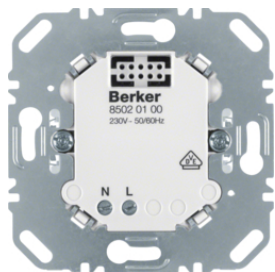

85020100

Power supply

Description	P.U.	Cat ref.
Power supply for KNX radio appl. Module	1	85020100