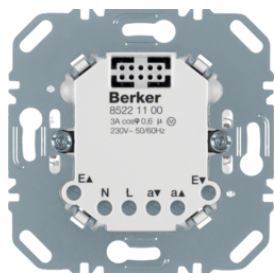

85221100

Blind control insert

Description	P.U.	Cat ref.
Blind insert comfort, Electronics platf.	1	85221100