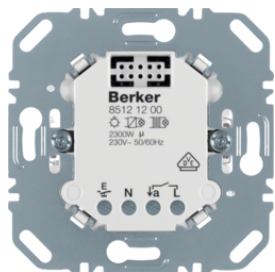

85121200

Relay insert

Description	P.U.	Cat ref.
HBNet RL-SCHE 230V 1K M NS-EING	1	85121200