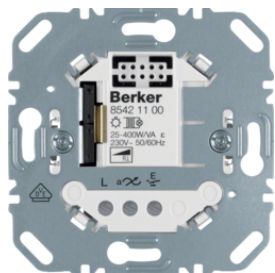

85421100

Dimmer

Description	P.U.	Cat ref.
Touch dimmer (R, L), Electronics platf.	1	85421100
Uni touch dimmer 1g., Electronics platf.	1	85421200
Uni touch dimmer 2g., Electronics platf.	1	85422100